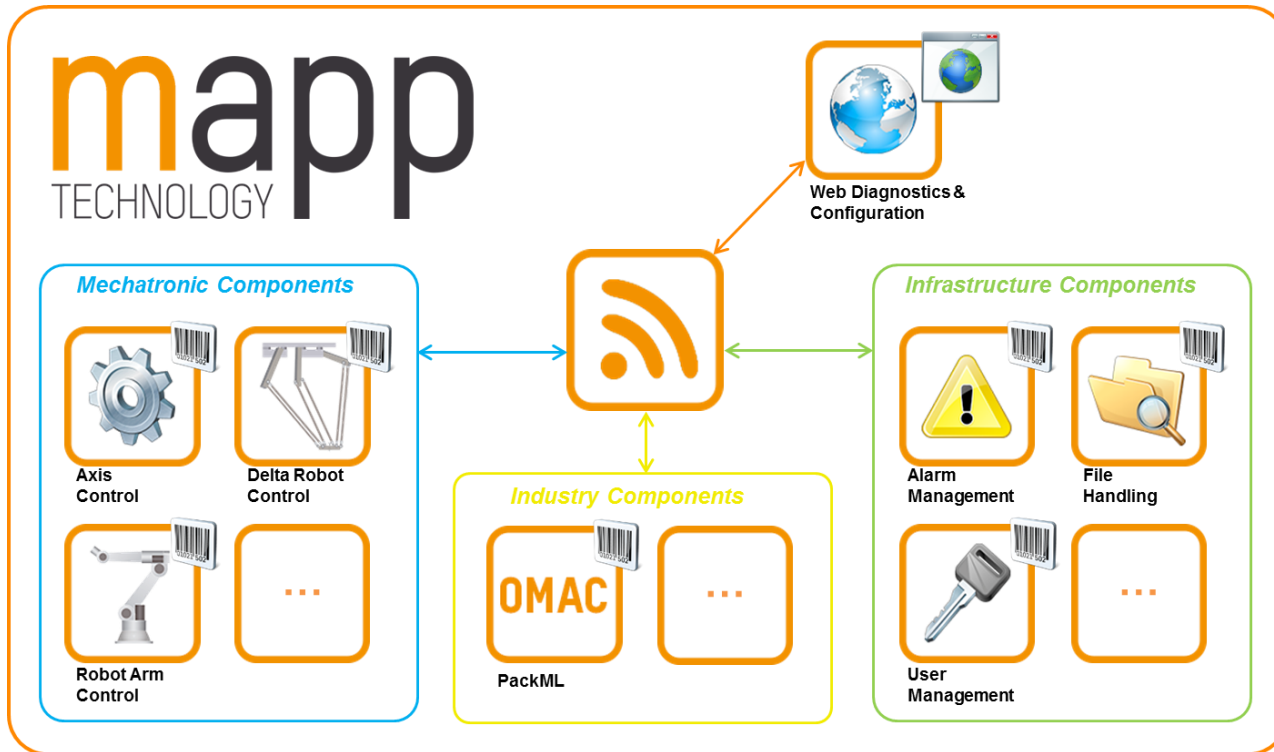

2015 Pack Expo Las Vegas

PackML Standard

Maurizio Tarozzi

B&R's Live Demo

- Demo project with mapp Technology “Coffee Machine”
- PackML state model
 - Production Mode
 - Maintenance Mode
- Complete project simulation via laptop
- VNC viewer to project HMI

mapp
TECHNOLOGY

OMAC
PackML

REAL
VNC

[YouTube intro to mapp technology](#)