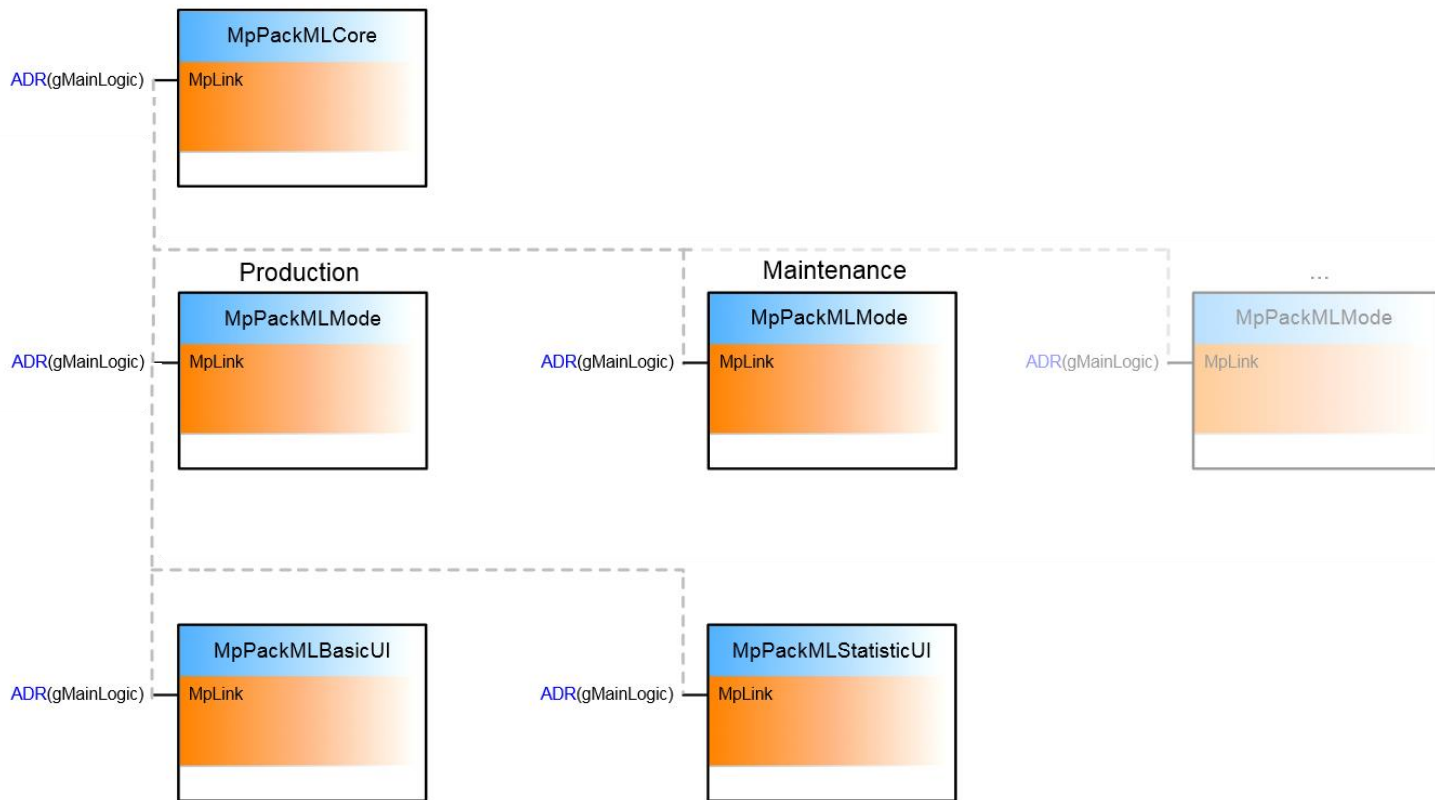

2015 Pack Expo Las Vegas

PackML Standard

Maurizio Tarozzi

B&R's Live Demo

- Demo project with mapp Technology “Coffee Machine”
- PackML state model
 - Production Mode
 - Maintenance Mode
- Complete project simulation via laptop
- VNC viewer to project HMI

mapp
TECHNOLOGY

OMAC
PackML

REAL
VNC

[YouTube intro to mapp technology](#)