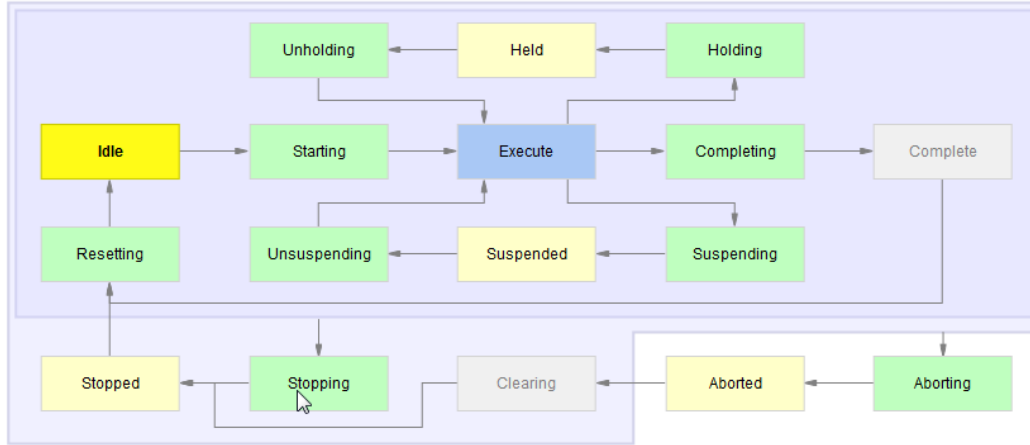

2015 Pack Expo Las Vegas

PackML Standard

Maurizio Tarozzi

B&R's Live Demo

- Demo project with mapp Technology “Coffee Machine”
- PackML state model
 - Production Mode
 - Maintenance Mode
- Complete project simulation via laptop
- VNC viewer to project HMI

mapp
TECHNOLOGY

OMAC
PackML

REAL
VNC

[YouTube intro to mapp technology](#)